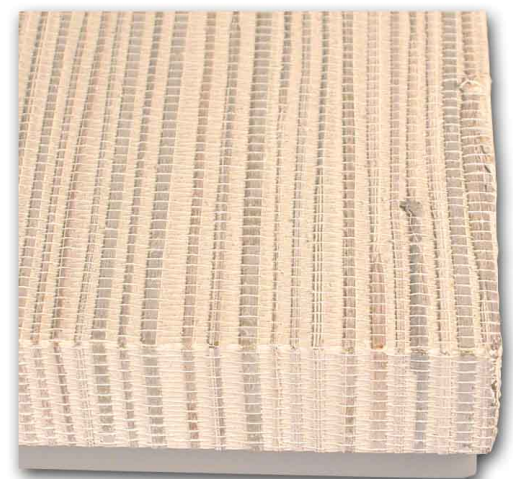

High Point Occasional
A collection fabricated by Accents Beyond, Inc.
in High Point NC

Item: HP3021

Rectangular end table

Painted metal base with wood top covered
in grass cloth.

Base Color: March Wind SW7668

Grass cloth pattern: **Sea Grass** with
White Wash finish

24" x 10" x 26"h

(The metal base is imported. The top is
made and the base is painted in the USA)