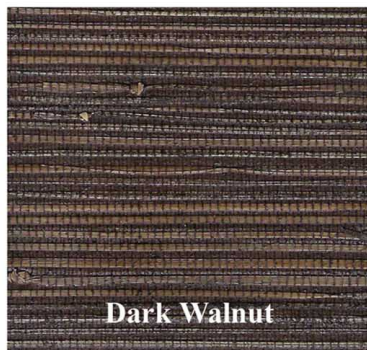

High Point Occasional
A collection fabricated by Accents Beyond, Inc.
in High Point NC

Item: H1502-C
Breakfast table with grass cloth wrapped top
Base is cherry finish, Glass top standard
Grass cloth pattern: *Sea Grass* in
Clear Natural finish

42" x 42" x 30.25"h

Clear Natural

American Grain

Natural Oak

Dark Walnut

Espresso

White Wash

Grass cloth pattern: *Sea Grass*
(Clear Natural is Grade 1, all others are Grade 2)