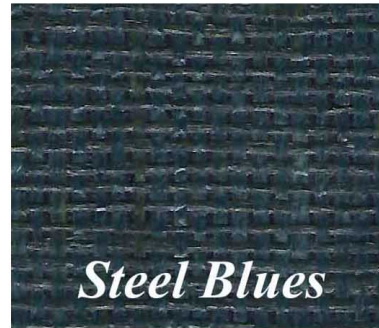

High Point Occasional
A collection fabricated by Accents Beyond, Inc.
in High Point NC

Item: H500
Asheville cube side table
Grass cloth pattern: *Crosshatch* in
Natural Oak stained finish

11" x 11" x 24.25"h

**Please Note: This table
can be ordered in any paint
and grass cloth combination.**

Grass Cloth Pattern: Crosshatch

(Natural Clear is Grade 1, all
others are Grade 2)

Steel Blues

White Wash

Clever Green

Sun Joy